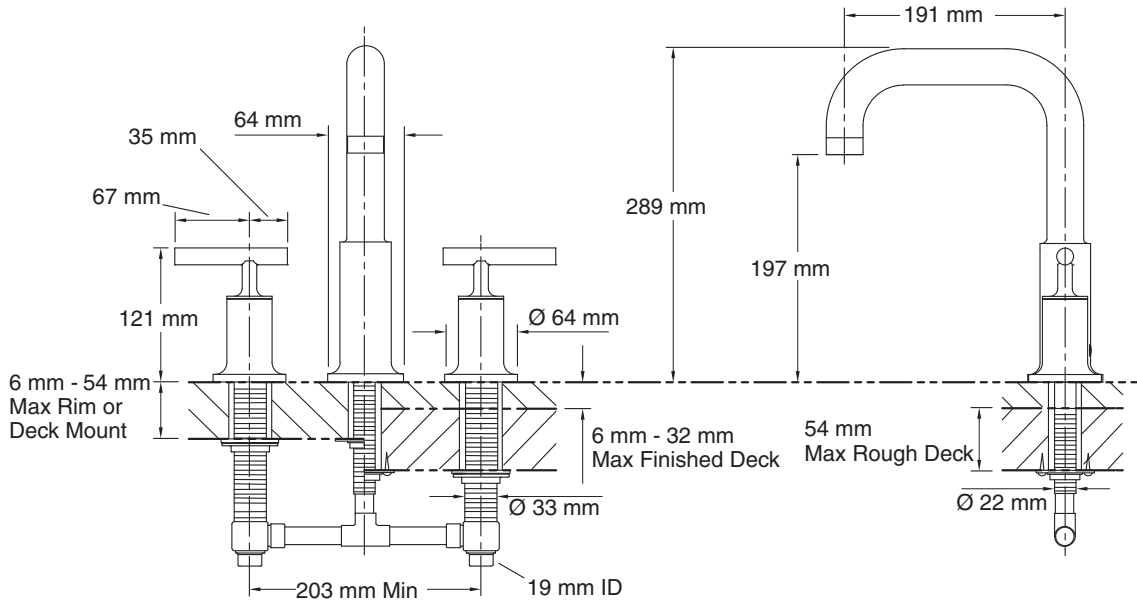

**Material:** Brass Body

**Minimum Pressure:** 0.3 bar

**Product Weight (kg):** 5.9 - Lever Handle  
6.1 - Cross Handle

**Fixings Included:** Yes

**Guarantee (Years):** 5

#### Kohler UK

Sales and Technical: +44 (0) 800 001 4466

info@kohler.co.uk

www.KOHLER.co.uk

THE BOLD LOOK  
OF **KOHLER**®

Purist® 2-Handle 3 Hole Deck-Mount Bath Filler

14428W

Dimensions (mm):