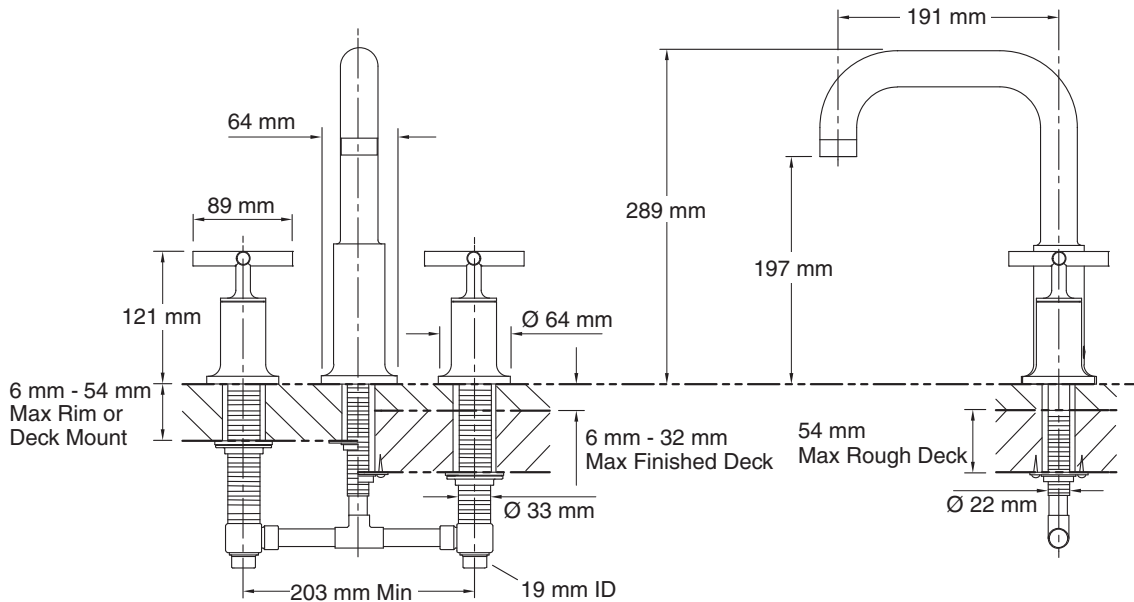

Rim or Deck-Mount Installation

Rough + Finished Deck-Mount Installation

14428W-3-CP