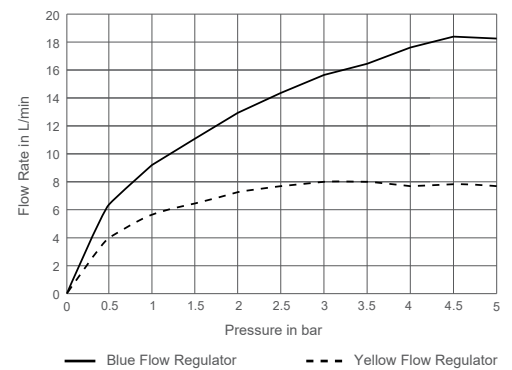

**Material:** Brass Body

**Minimum Pressure:** 0.3 bar

**Product Weight (kg):** 5.9 - Lever Handle  
6.1 - Cross Handle

**Fixings Included:** Yes

**Guarantee (Years):** 5

### Flow Diagram

**Additional Information:** KOHLER® finishes resist corrosion and tarnishing, whilst solid brass construction ensures durability and reliability.

**Dimensions (mm):** Shown on next page